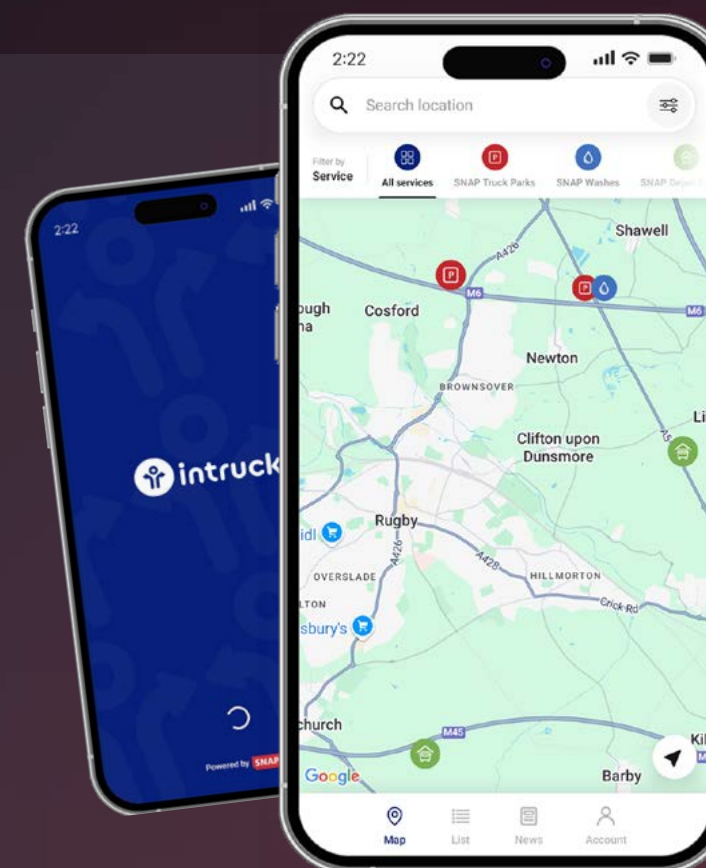

- Norwich Truck Wash Ltd**
2.49 miles away
- Matthews Transport Ltd**
17.14 miles away
- Freight Force**
17.80 miles away
- Bartrums Haulage & Storage**
21.57 miles away
- Eye Hand Car Wash**
21.20 miles away
- Ge-Be Transport**
25.67 miles away
- Em Truck Stop (Risby)**
27.07 miles away
- Coopers Cabin**
38.29 miles away
- HB Commercial**
41.57 miles away
- Merriveen Property Ltd**
42.81 miles away
- S & T Transport Yard**
42.91 miles away

Find your favourite service partners

SNAP makes it simple to find the ideal stop on your journey. Use these options to locate a trusted service partner along your route.

Visit the SNAP map

Find all SNAP's service partners across Europe - with facility information, prices, contact information and opening times.