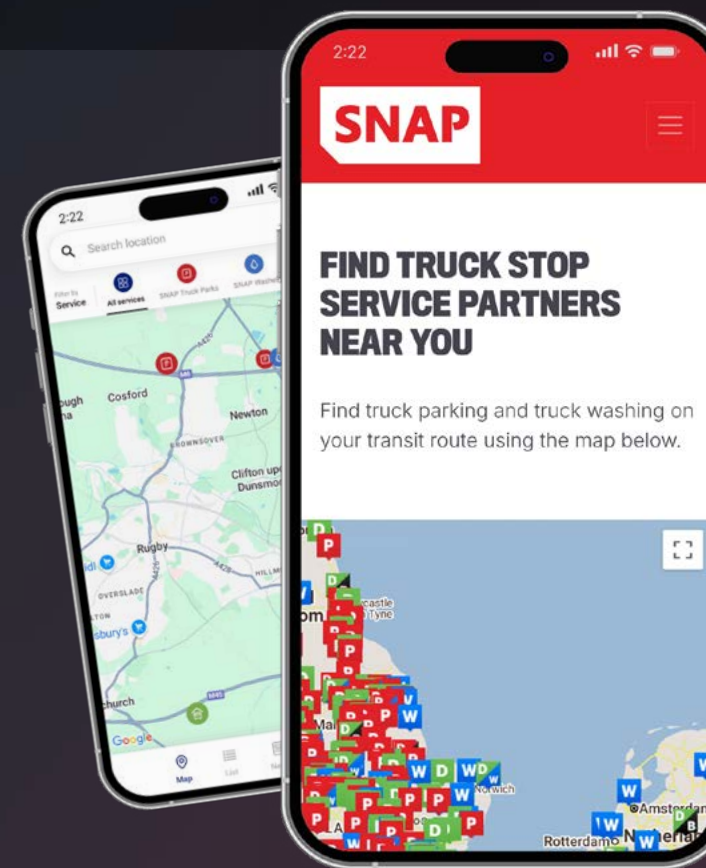

We are partnered with reputable service partners offering you essential services to support your journeys.

We are committed to expanding where demand is highest, connecting our driver community to the services where they need them most.

- Norwich Truck Wash Ltd**
2.49 miles away
- Matthews Transport Ltd**
17.14 miles away
- Freight Force**
17.80 miles away
- Bartrums Haulage & Storage**
21.57 miles away
- Eye Hand Car Wash**
21.20 miles away
- Ge-Be Transport**
25.67 miles away
- Em Truck Stop (Risby)**
27.07 miles away
- Coopers Cabin**
38.29 miles away
- HB Commercial**
41.57 miles away
- Merriveen Property Ltd**
42.81 miles away
- S & T Transport Yard**
42.91 miles away

Find your favourite service partners

SNAP makes it simple to find the ideal stop on your journey. Use these options to locate a trusted service partner along your route.

Visit the SNAP map

Find all SNAP's service partners across Europe - with facility information, prices, contact information and opening times.

Download intruck for free

'From the loading bay to your overnight stay.' Find, book and pay at your favourite truck stops. Download intruck and start your journey today.

Booking with SNAP

You can book parking ahead of time and guarantee yourself a space at SNAP's Bookable parking locations, from large international parking areas to exclusive Depot Parking sites.