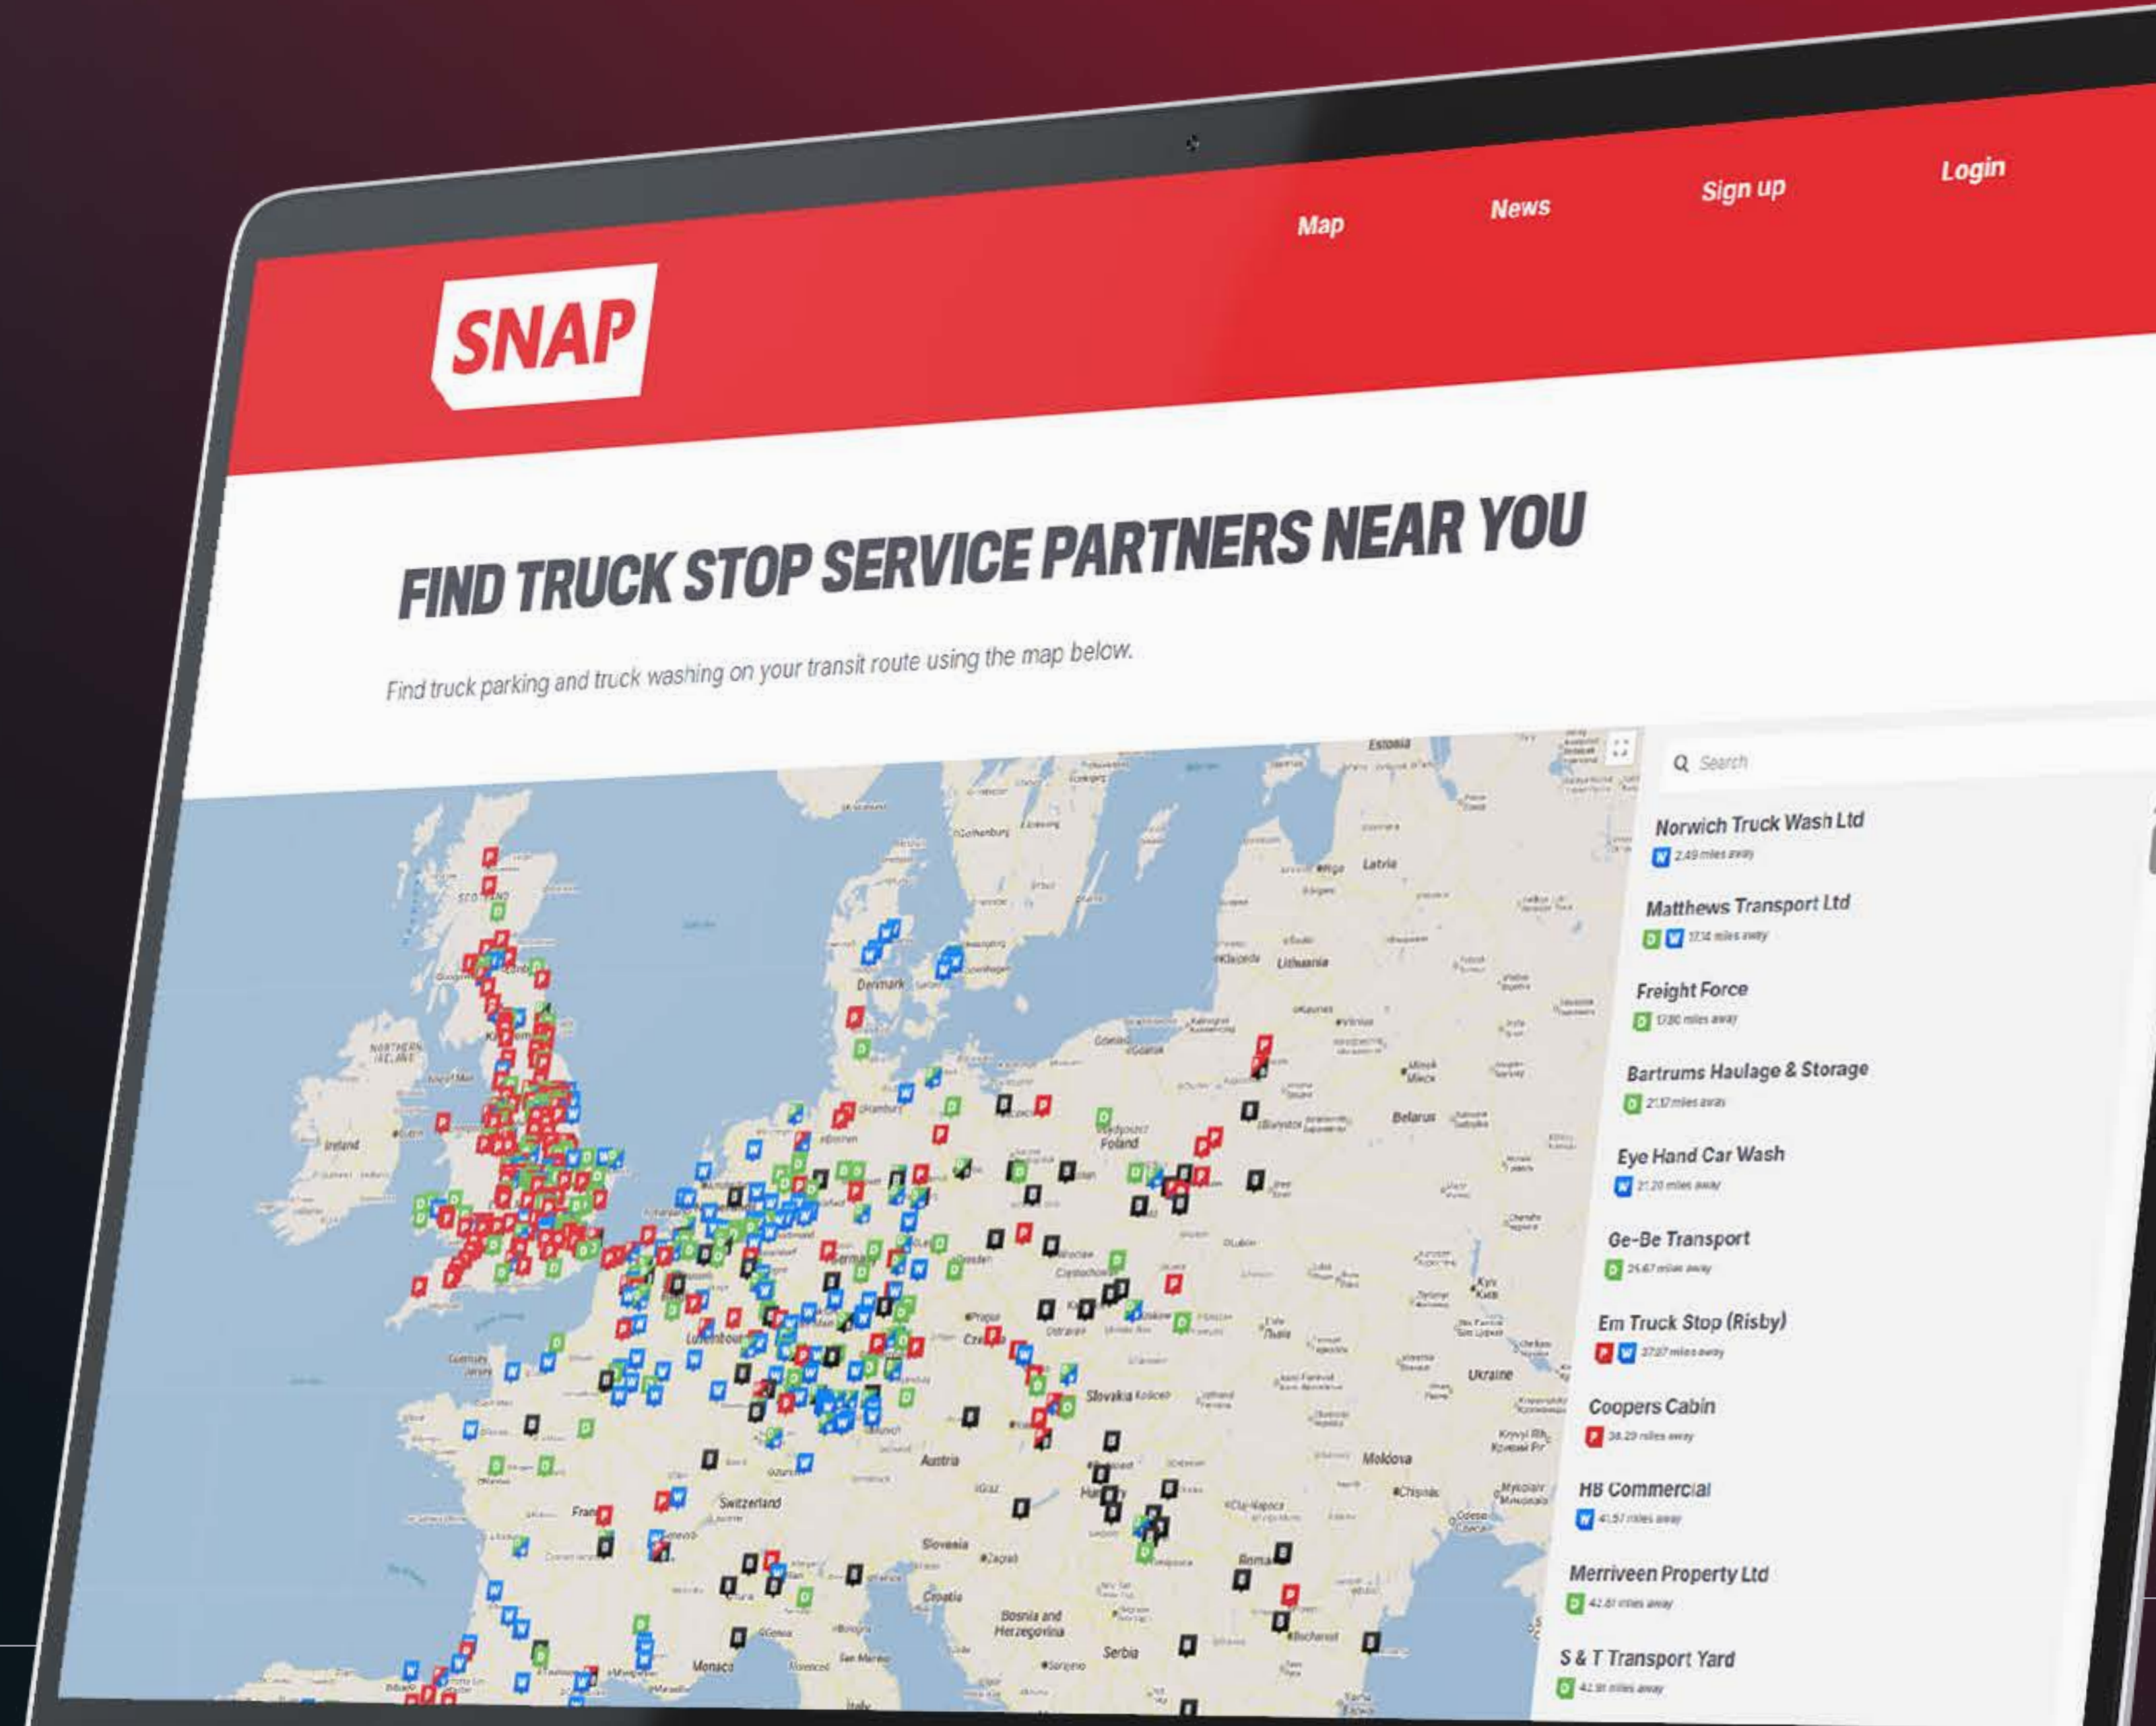

more than 

a way to refuel

Refuel at hundreds of locations across the UK to keep your truck moving.

SNAP makes filling up simple, cost-effective and time-saving throughout the UK.

A growing network across Europe

We are partnered with reputable service partners offering you essential services to support your journeys.

We are committed to expanding where demand is highest, connecting our driver community to the services where they need them most.